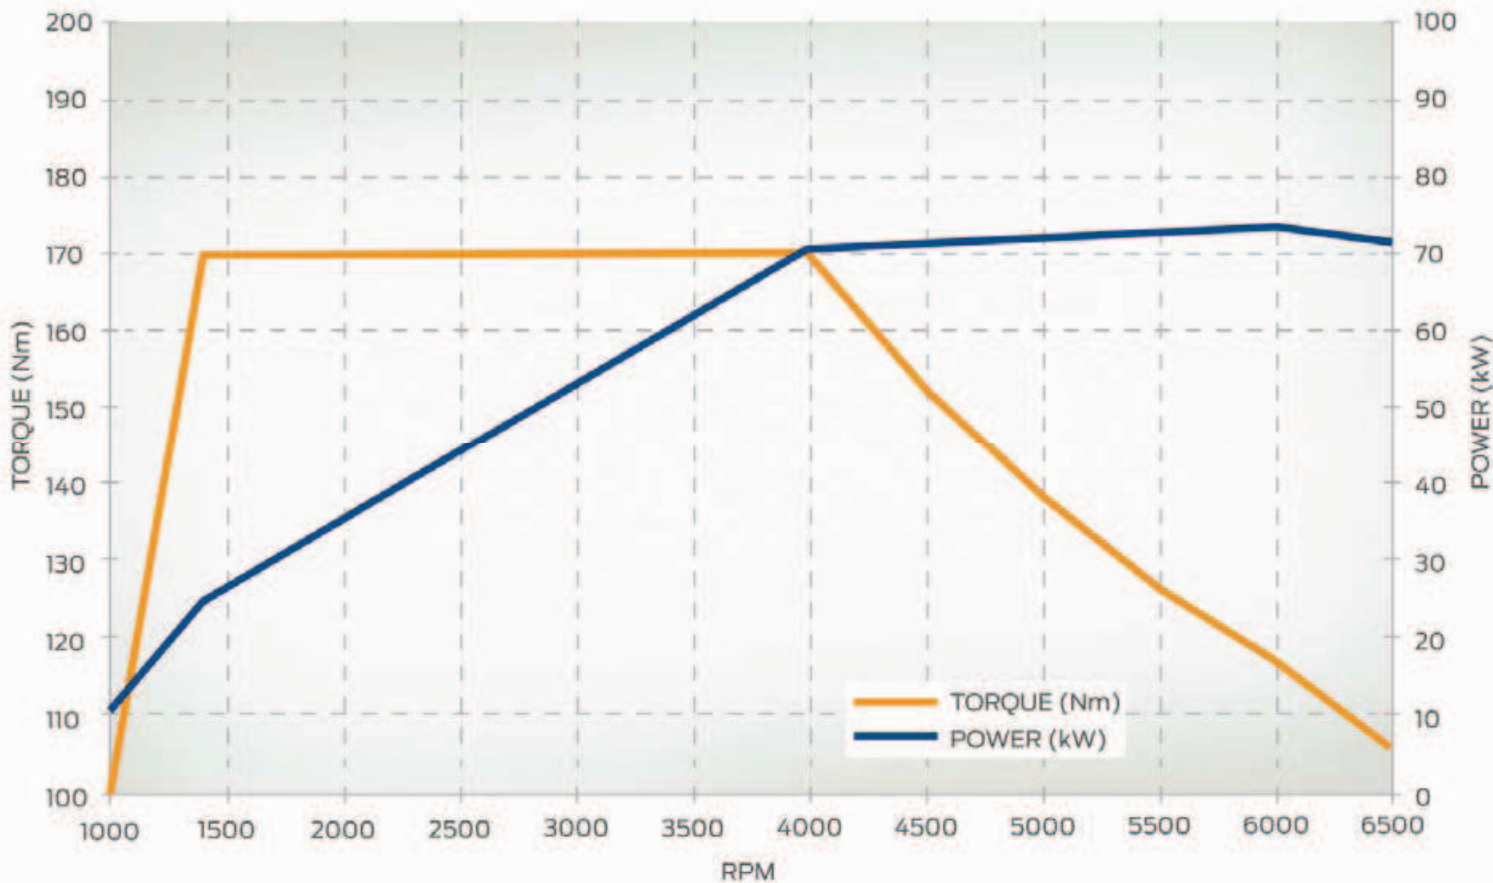

# POWER/TORQUE GRAPHS

## 100PS FOCUS 1.0-LITRE ECOBOOST

## 125PS FOCUS 1.0-LITRE ECOBOOST